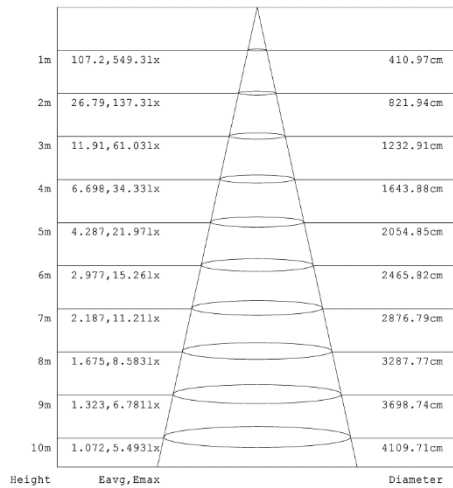

LED GROUP EUROPE · UK · AUSTRALIA · NEW ZEALAND · ASIA · MIDDLE EAST · AFRICA

GOLF EXPRESS MULTIWATTAGE LED CCT3 SELECTABLE 10W/15W/20W, IP65

Cone Illuminance Diagram

Diagram for RX100CCT3-01 20W in 4000K. Other diagrams available on request

Dimension Diagram

Sensor Data

Time Off Delay:	5sec to 30min
Illuminance Switching Range (Lux):	2, 10, 25, 50, Disable
Sensitivity Range (%):	10, 25, 50, 75, 100
Mounting Height (max):	3m
Detection Zone Diameter (max):	10m