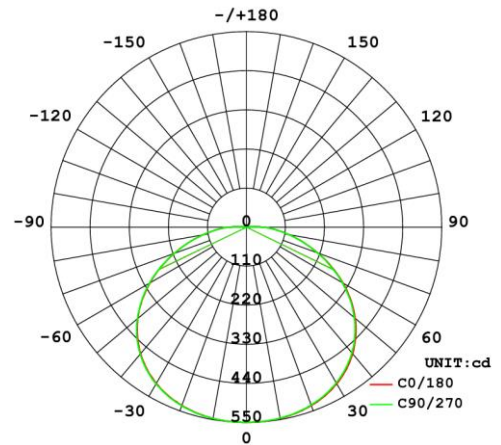

Dimension Diagram

Sensor Data

Time Off Delay:	5sec to 30min
Illuminance Switching Range (Lux):	2, 10, 25, 50, Disable
Sensitivity Range (%):	10, 25, 50, 75, 100
Mounting Height (max):	3m
Detection Zone Diameter (max):	10m

Product is certified to all the relevant standards.

Please contact our technical department for market specific compliances.

Polar Intensity Diagram

Diagram for RX100CCT3-01 20W in 4000K. Other diagrams available on request