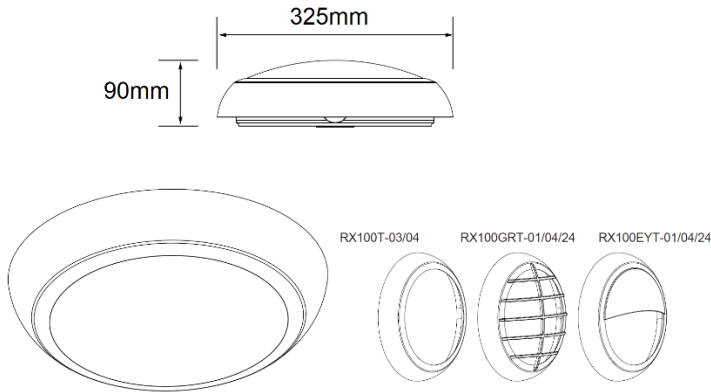

LED GROUP EUROPE · UK · AUSTRALIA · NEW ZEALAND · ASIA · MIDDLE EAST · AFRICA

GOLF EXPRESS MULTIWATTAGE LED CCT3 SELECTABLE 10W/15W/20W, IP65

Cone Illuminance Diagram

Diagram for RX100CCT3-01 20W in 4000K. Other diagrams available on request

Dimension Diagram

Sensor Data

Time Off Delay:	5sec to 30min
Illuminance Switching Range (Lux):	2, 10, 25, 50, Disable
Sensitivity Range (%):	10, 25, 50, 75, 100
Mounting Height (max):	3m
Detection Zone Diameter (max):	10m